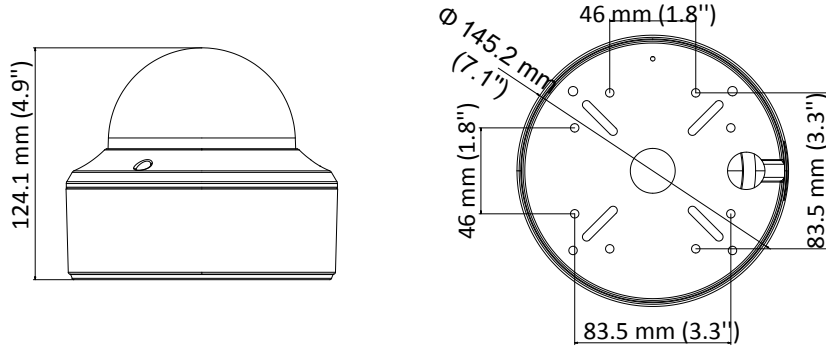

Order Models

DS-2CE56D8T-VPIT3ZE

Dimension